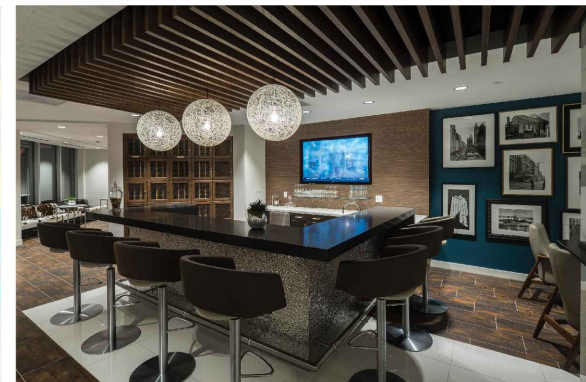

SUITE: 1420  
RSF: 1,575

  
3811 TURTLE CREEK  
KBS