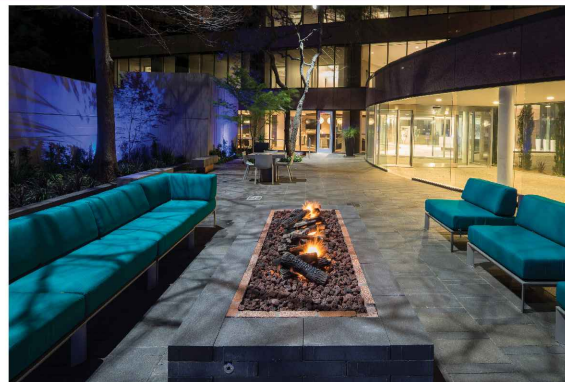

SUITE: 1420  
RSF: 1,575

  
3811 TURTLE CREEK  
KBS