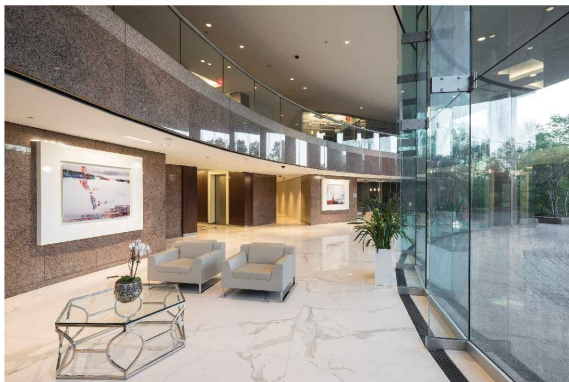

SUITE: 1420  
RSF: 1,575

  
3811 TURTLE CREEK  
KBS